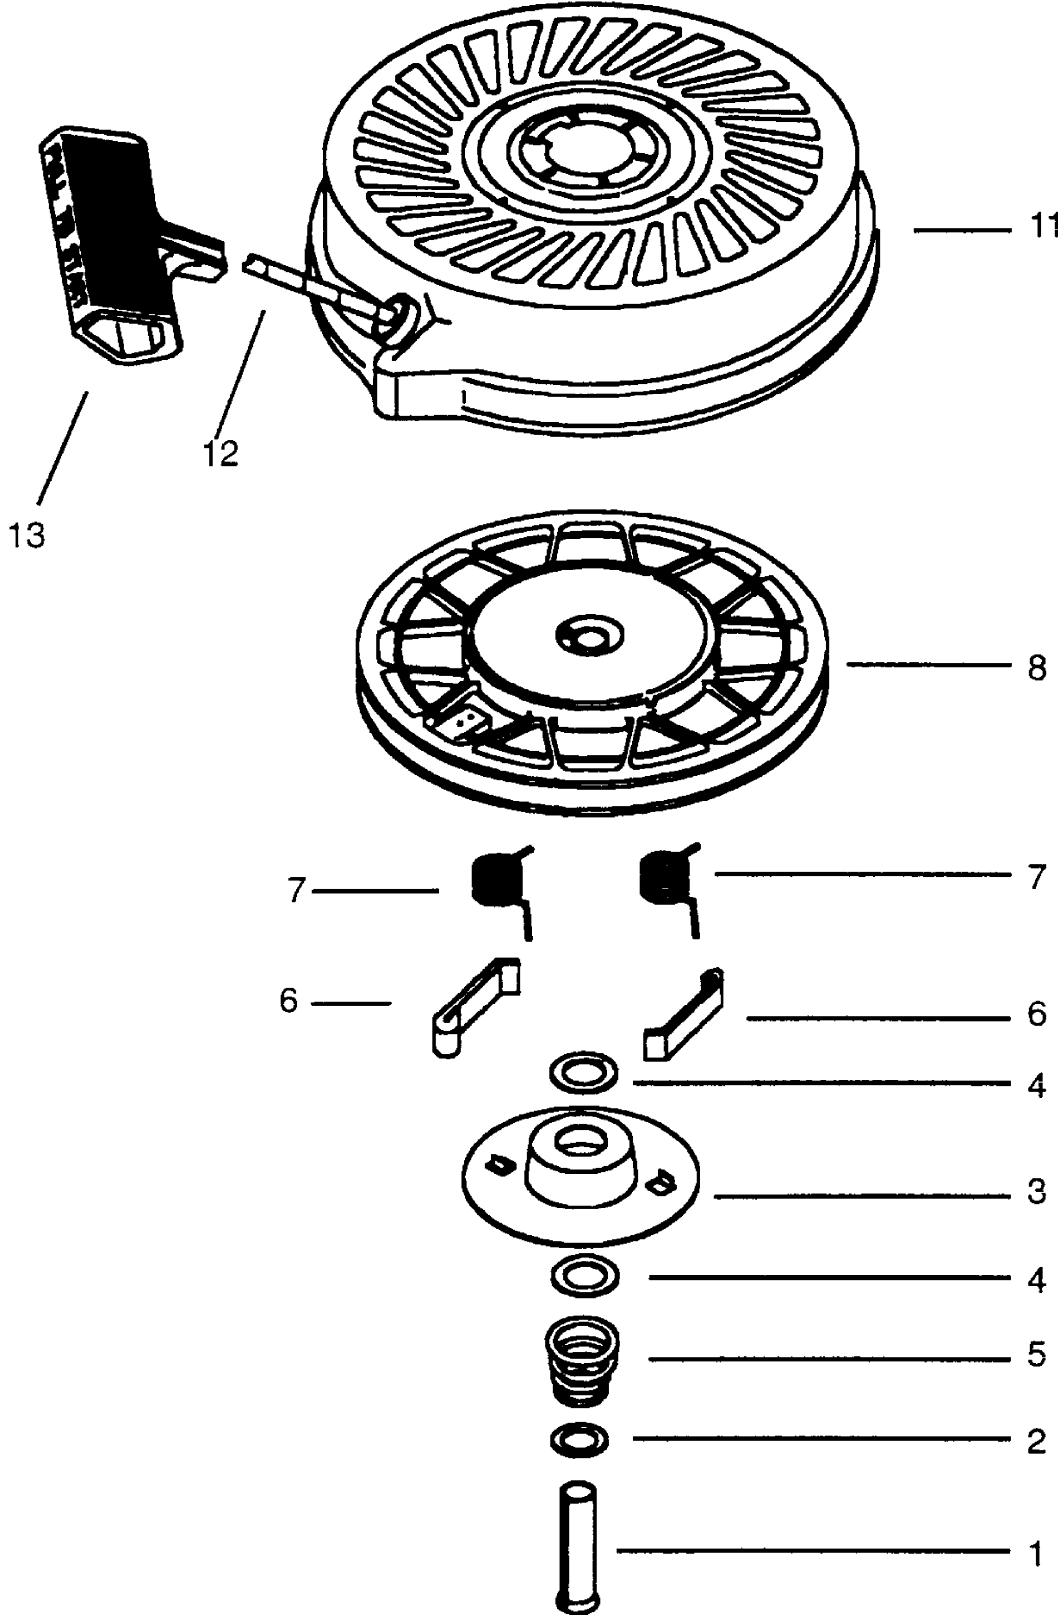

This illustration may not depict actual equipment and is for reference only!

Ref #	Part Number	Qty	Description
0	590732	1	Rewind Starter
1	590599A	1	Spring Pin (Incl. 4)
2	590600	1	Washer
3	590696	1	Retainer
4	590601	1	Washer
5	590697	1	Brake Spring
6	590698	2	Starter Dog
7	590699	2	Dog Spring
8	590700	1	Pulley & Rewind Spring Ass'y.
11	590695A	1	Starter Housing Ass'y. (40 degree groove)
12	590535	1	Starter Rope (Length 98" x 9/64" dia.)
13	590701	1	Starter Handle