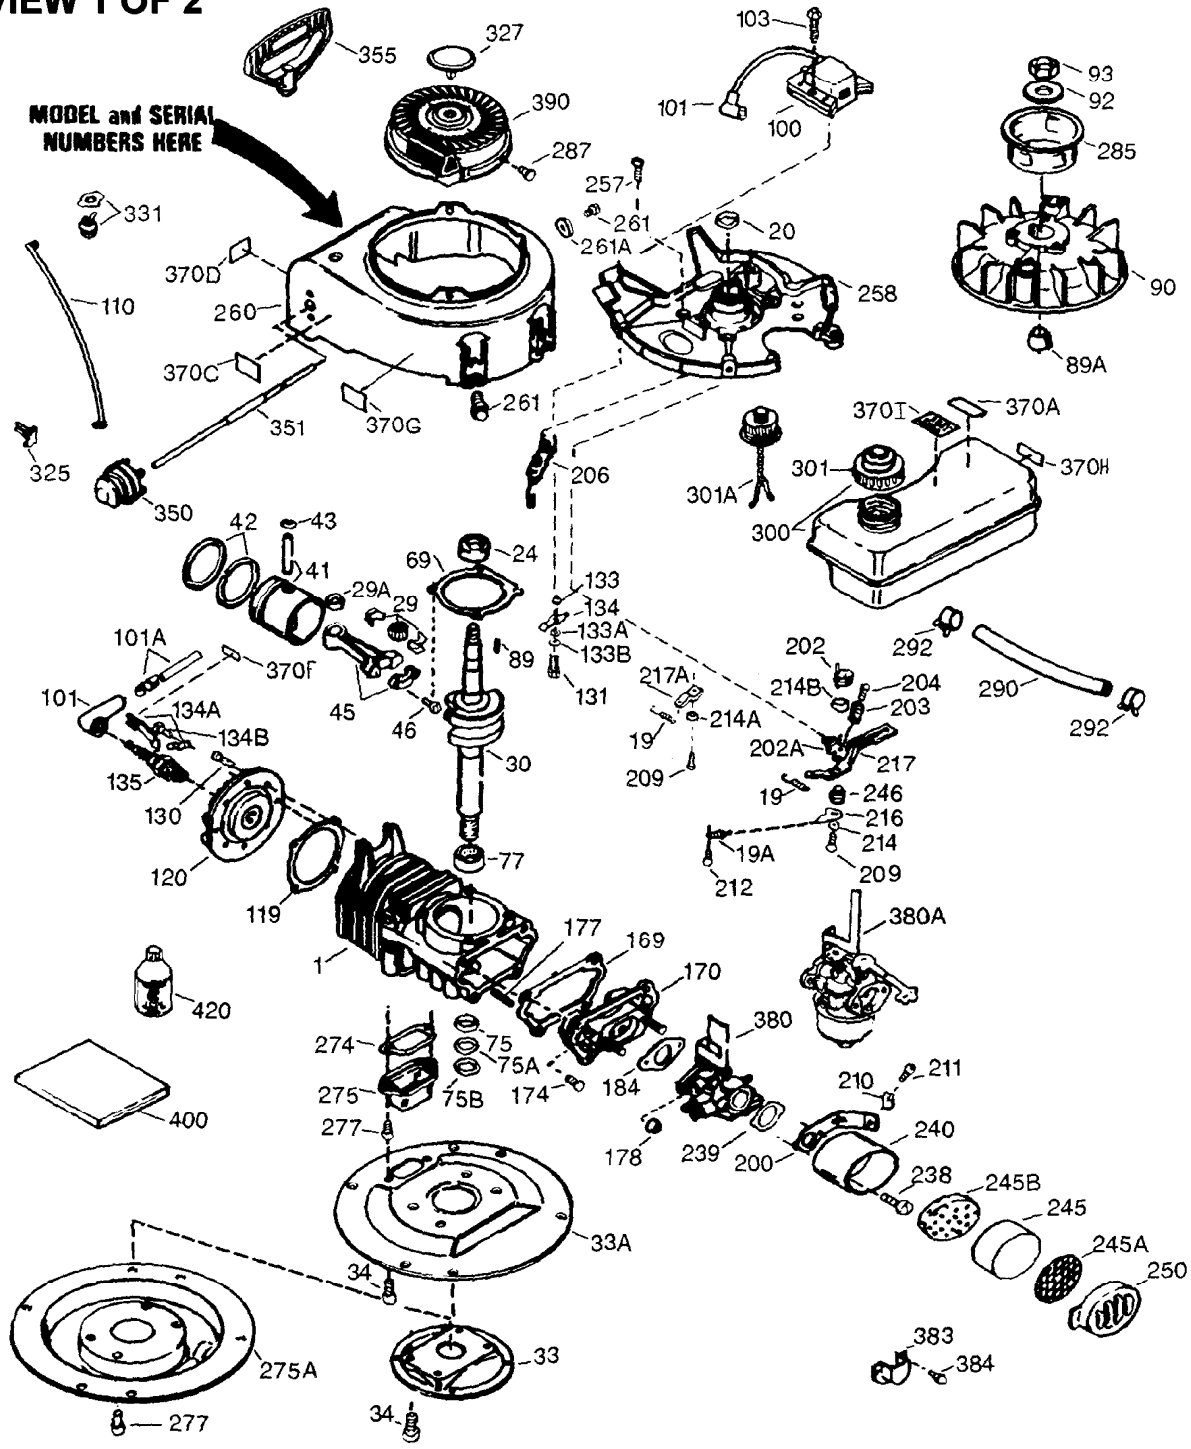

ILLUSTRATION SHOWS TYPICAL PARTS ONLY. ORDER BY PART NUMBER. PARTS NOT LISTED ARE SUPPLIED BY OEM.

VIEW 1 OF 2

**MODEL and SERIAL
NUMBERS HERE**

Ref #	Part Number	Qty	Description
1	0	1	Cylinder (Order S/B if replacement is needed)
19	490286	1	Extension Spring
20	510319	1	Oil Seal
24	530110	1	Ball Bearing
29A	530104A	1	Cartridge Bearing
29	530150	1	Needle Bearing & Liner Set (37 Needle s)
30	290640	1	Crankshaft
33	330171A	1	Adapter Plate
34	650797	4	Screw, 5/16-18 x 1/2"
41	310283A	1	Piston & Pin Ass'y.
42	310284	2	Ring Set
43	310167	2	Piston Pin Retaining Ring
45	310235B	1	Connecting Rod Ass'y. (Incl. 29, 29A & 46)
46	650633	2	Connecting Rod Bolt
69	510292A	1	* Cylinder Cover Gasket
75	28427	1	Oil Seal
77	530143A	1	Cartridge Bearing
89A	611032	1	Adapter Sleeve
90	611112	1	Flywheel
92	650815	1	Belleville Washer
93	650390	1	Flywheel Nut
100	34443B	1	Solid State Ignition
103	651007	2	Screw, Torx T-15, 10-24 x 15/16"
110	611174	1	Ground Wire
119	510274A	1	* Cylinder Head Gasket
120	250240B	1	Cylinder Head
130	650477	6	Screw, Torx T-30, 1/4-20 x 3/4"
135	33636	1	Resistor Spark Plug (RJ17LM)
169	510323A	1	* Cover Plate Gasket
170	470153A	1	Reed & Cover Plate (Incl. 178)
174	650579	4	Screw, Torx T-25, 10-24 x 1/2"
178	29752	2	Nut & Lock Washer, 1/4-28
184	510110A	1	* Carburetor Gasket
203	31342	1	Compression Spring
204	651029	1	Screw, Torx T-10, 5-40 x 7/16"
206	610973	1	Terminal
209	650544	1	Screw, Torx T-25, 10-24 x 7/8"
214A	570422	1	Washer
214	650583	1	Washer
216	570415	1	R.P.M. Adjusting Lever
217	570691	1	Control Lever
238	650431	2	Screw, Torx T-25, 10-32 x 5/8"
239	510206A	1	Air Cleaner Gasket
240	450232	1	Air Cleaner Body
245A	450205	1	Air Cleaner Filter
245B	450233	1	Air Cleaner Filter
245	450215	1	Air Cleaner Filter
246	570412	1	Bushing
250	450216	1	Air Cleaner Cover
257	650911	4	Screw, Torx T-30, 1/4-20 x 5/8"
258	350448	1	Blower Housing Base (Incl. 20)
260	350453	1	Blower Housing
261	650958	4	Screw, 1/4-20 x 7/16"
274	510257A	1	* Exhaust Gasket
285	590551A	1	Starter Cup
287	650926	4	Screw, 8-32 x 21/64"
290	29774	1	Fuel Line
292	26460	2	Fuel Line Clamp
300	410233	1	Fuel Tank (Incl. 301)
301	410238	1	Fuel Cap