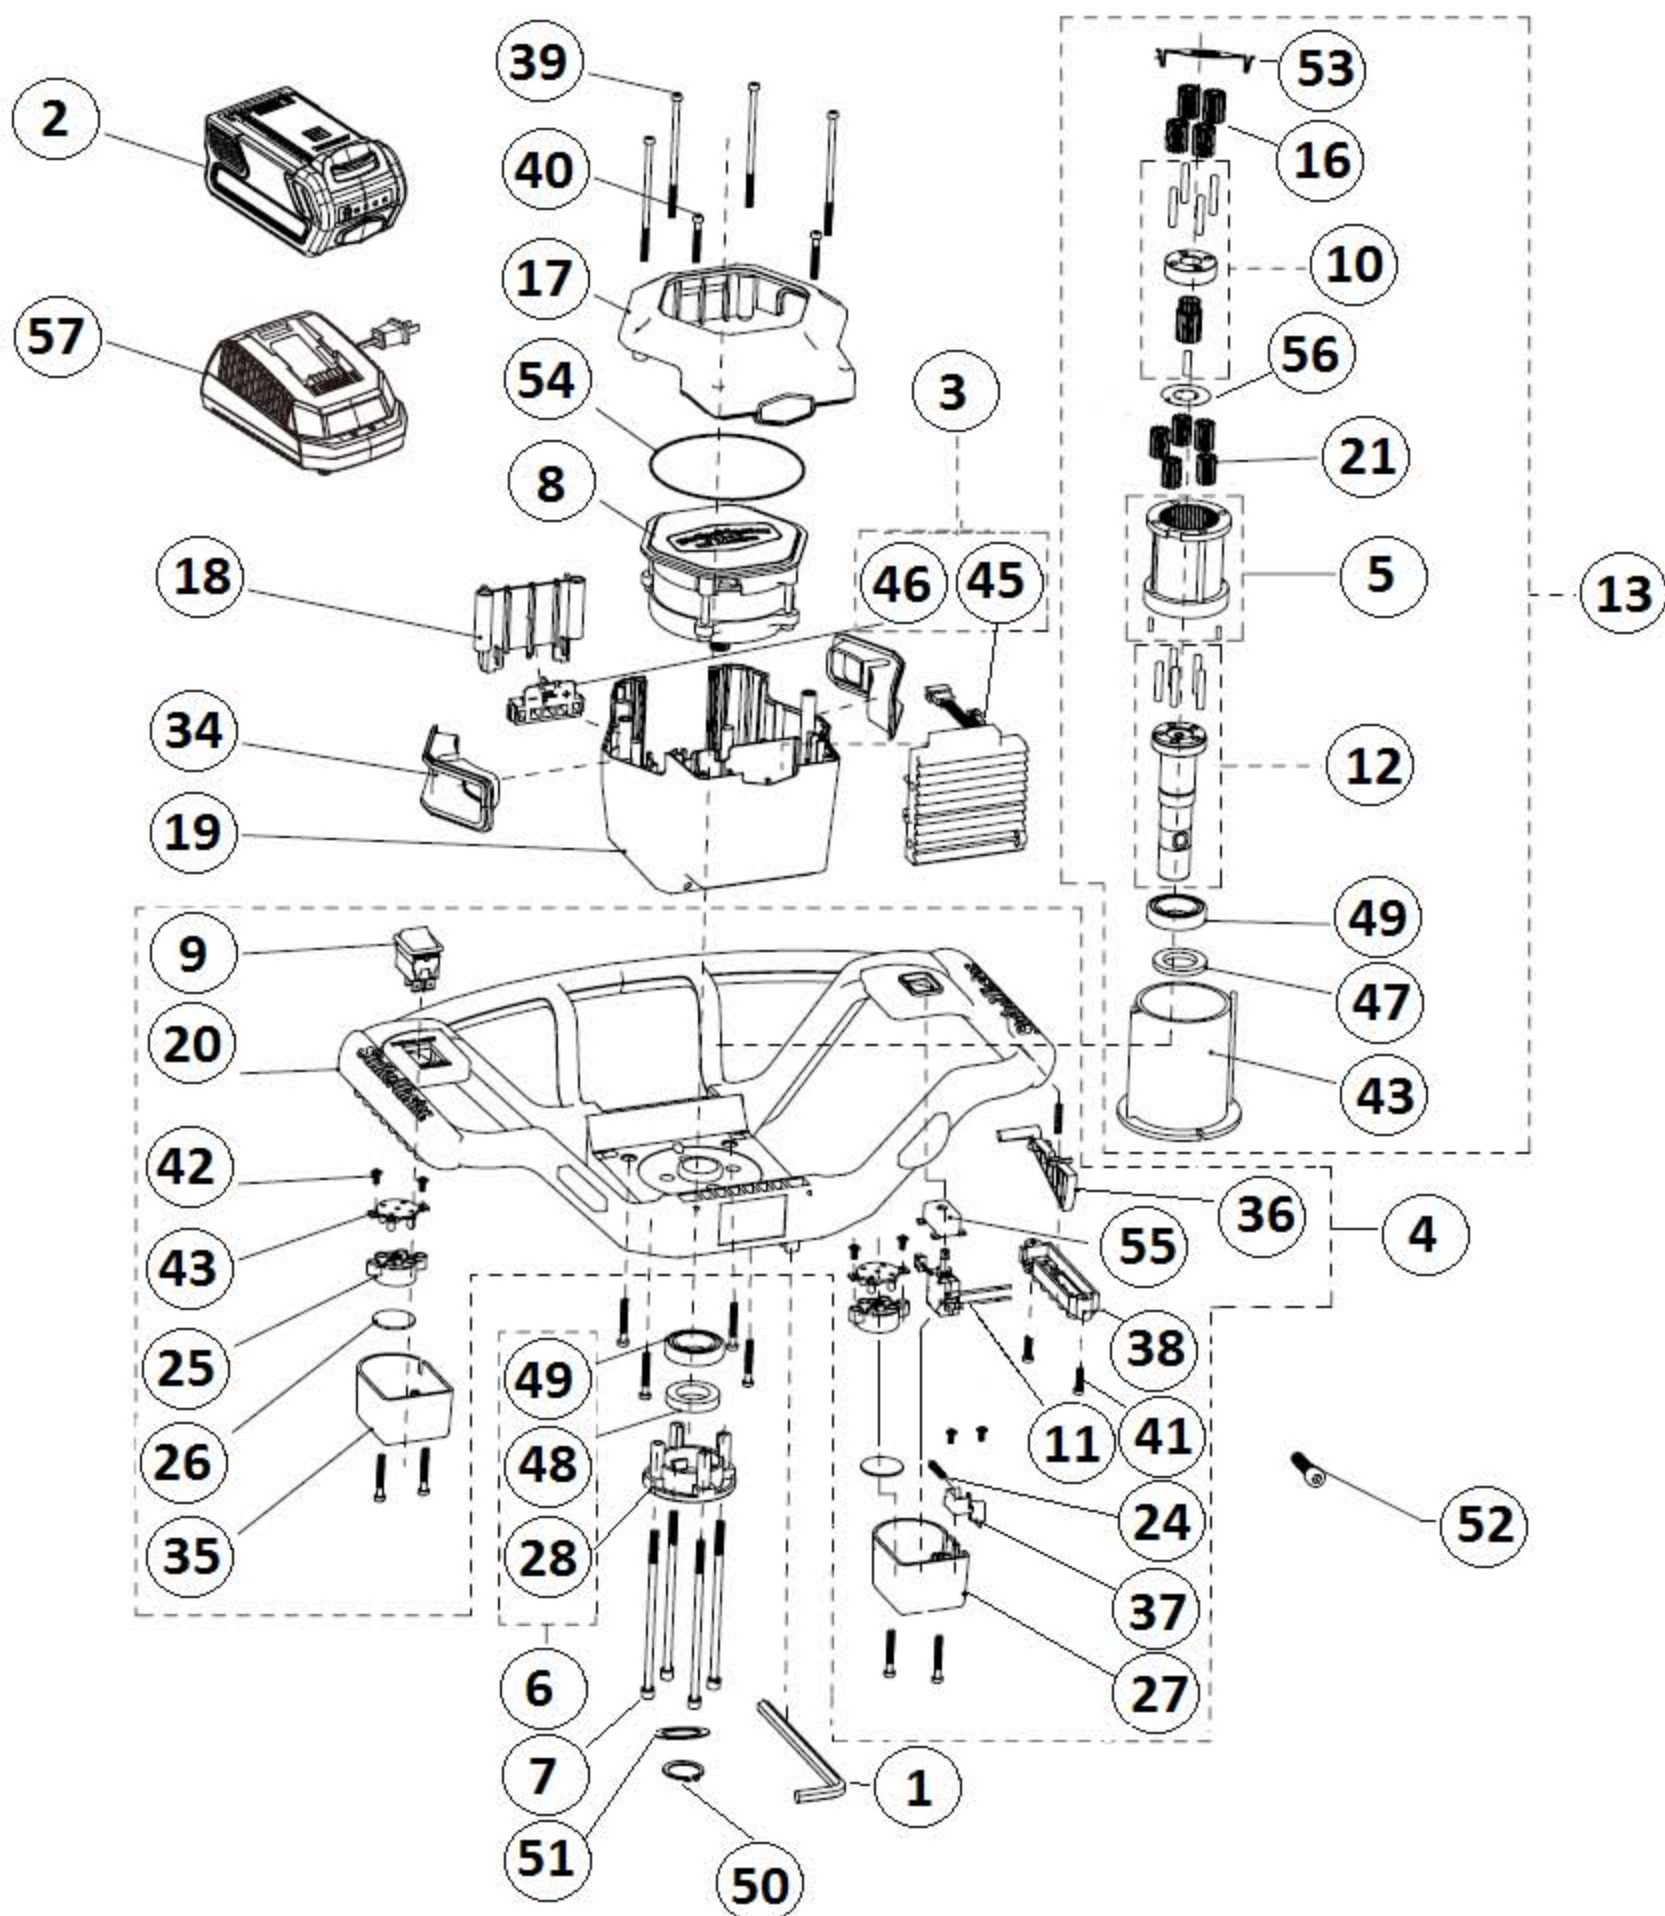

# STRIKEMASTER 40V LITHIUM ICE AUGER

## POWERHEAD EXPLODED VIEW

ITEM NO.	PART NO.	DESCRIPTION
1	339011755	Hex Wrench
2	211012180	40V 5Ah Battery
3	311041755	PCB Assy.
4	311011755	Main Handle Assy.
5	332021755	Ring Gear
6	311031755	Flange Assy.
7	322011755	Gear Screw
8	361011755	Motor
9	363021755	Rocker Switch
10	332031755	Panel Carrier
11	363011755	Variable speed switch
12	332041755	Output shaft
13	311021755	Gear Box Assy.
16	332091755	1st Planet Gear
17	341021755	Top Housing and Decal
18	341071755	Top Housing Support
19	341031755	Bottom Housing
20	341011755	Main Handle
21	332081755	2nd Planet Gear
24	33401871	Spring
25	341121755	Light Cup
26	341131755	Lens
27	341051755	Right Light Cover
28	331041755	Flange
34	341061755	Actuator
35	341041755	Left Light Cup
36	341111755	Safety Button
37	341101755	Push Lever
38	341091755	Handle Cover
39	322021755	Housing Screw
40	322031755	Housing Screw2
41	322041755	Housing Screw3
42	322051755	Housing Screw4
43	362011755	LED PCB
44	311011755	Gear Box
45	362021755	PCB Assy
46	341012181	Battery Pin
47	349011755	Wool Cushion2
48	349021755	Wool Cushion
49	321011755	Ball Bearing
50	329011755	Ring SWT-25
51	333031755	Shaft Plate
52	322061755	Drill Screw to Auger
53	333021755	Motor Plate
54	342011755	Motor Rubber
55	341081755	Actuator Button
56	333011755	Gear Plate